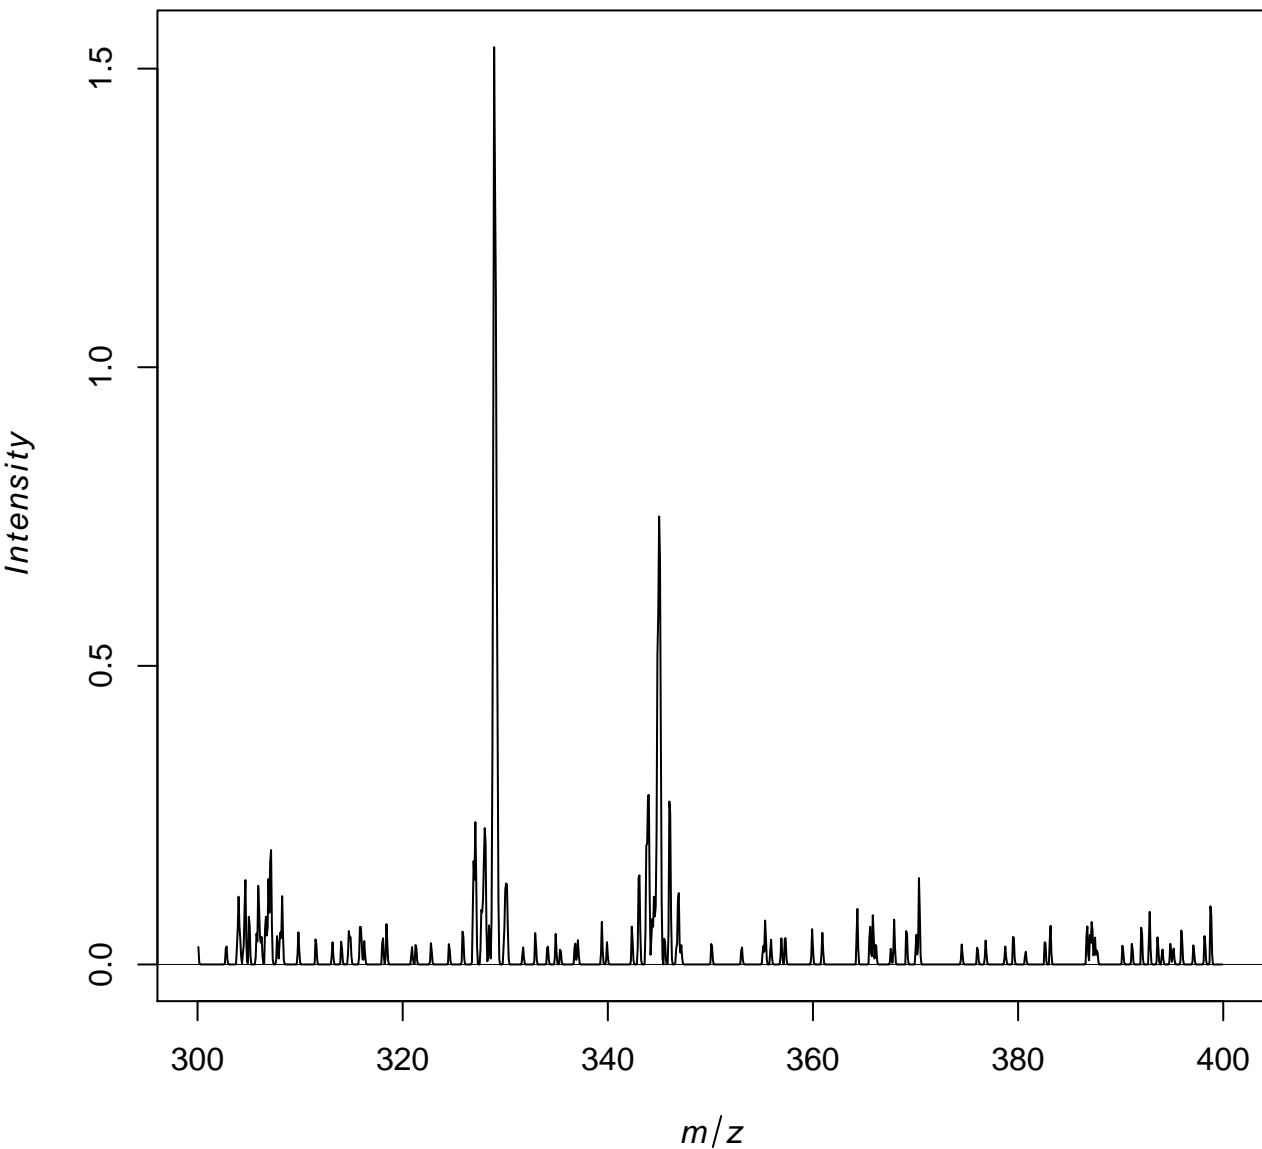

**Quality control during preprocessing**

**Filename: Example\_Continuous.i**

# Average spectrum of input file

# Average spectrum after data reduction

	<b>min m/z</b>	<b>max mz</b>	<b># features</b>	<b># spectra</b>
<i>inputdata</i>	300.08	399.92	1199	9
<i>reduced</i>	301	399	99	9